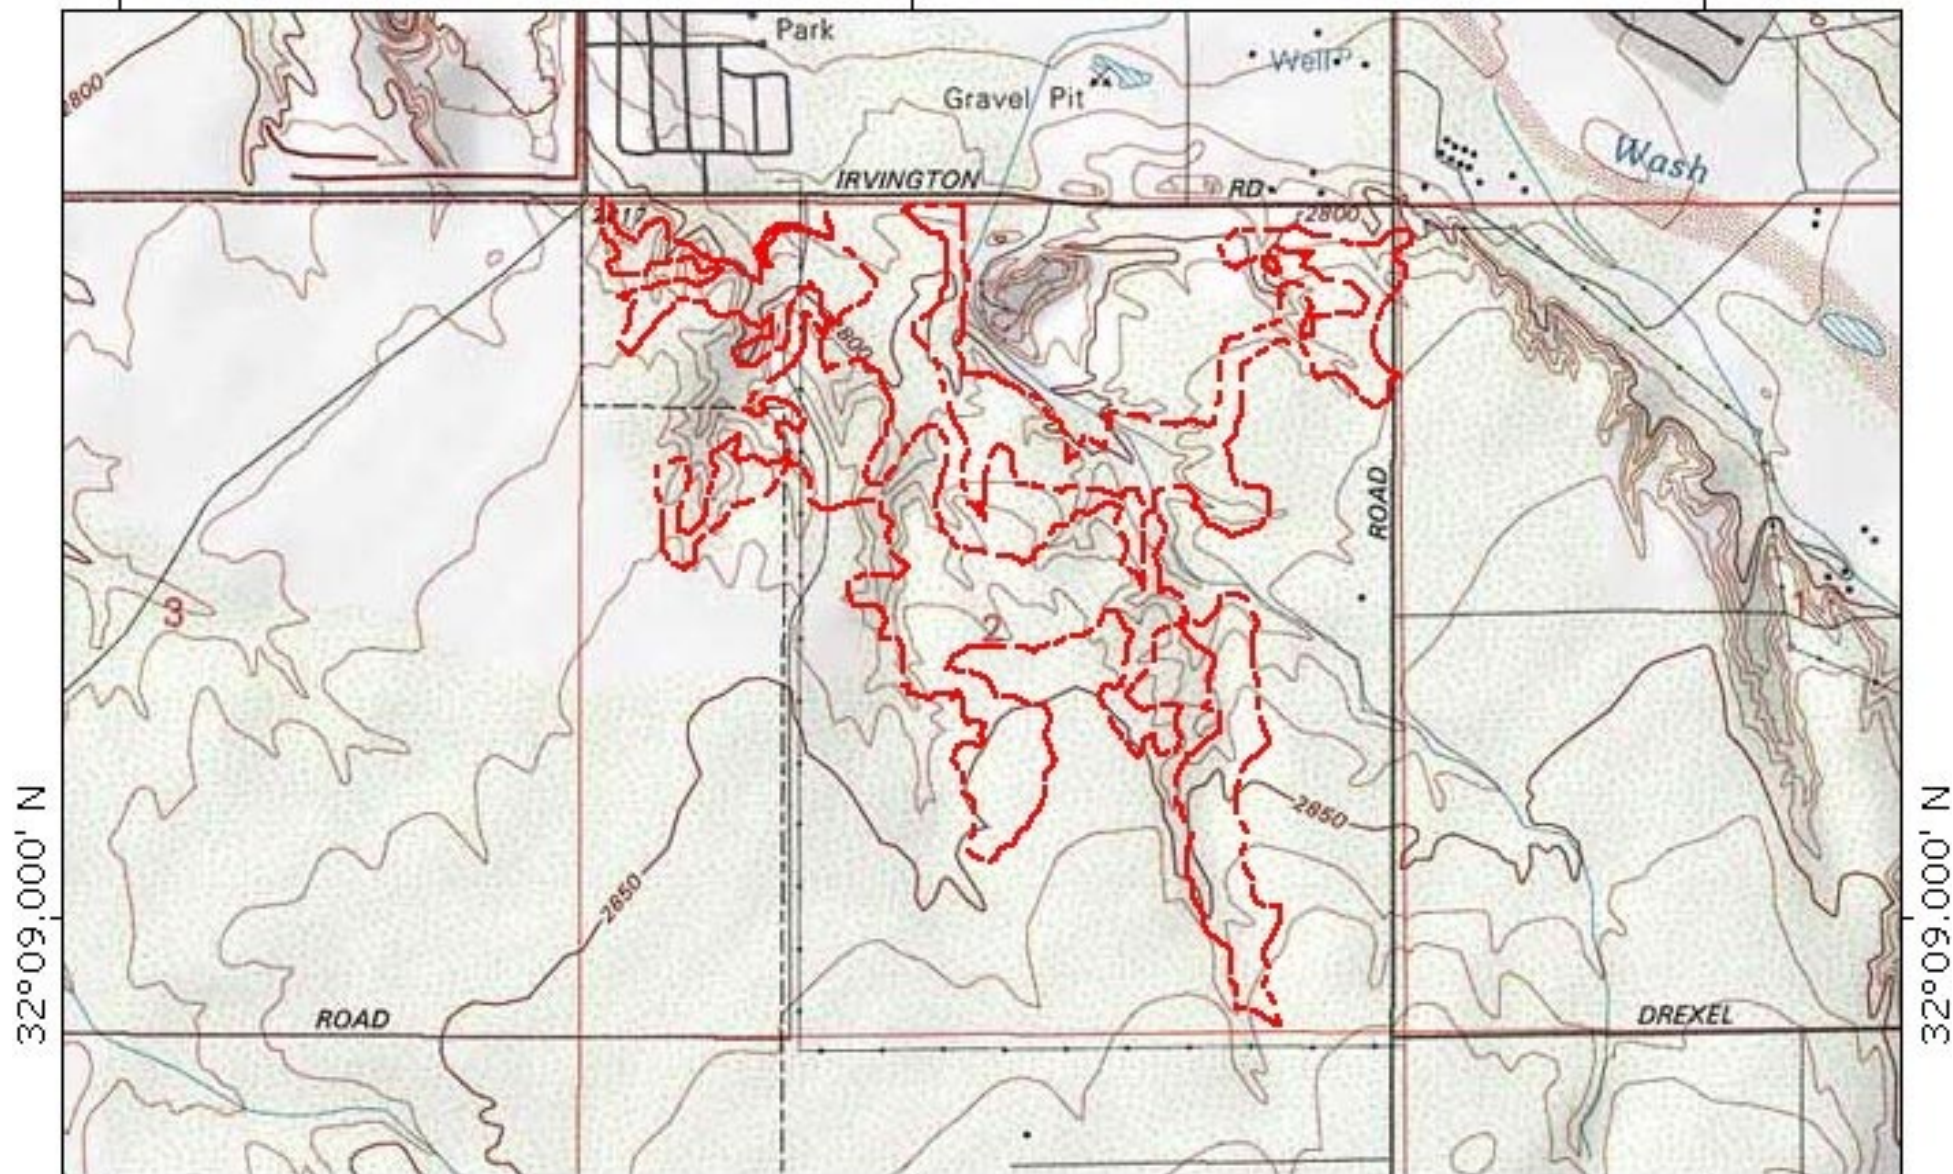

TOPO! map printed on 10/26/01 from "Arizona.tpo" and "Untitled.tpg"

110°48.000' W

110°47.000' W

WGS84 110°46.000' W

32°09.000' N

32°09.000' N

110°48.000' W

110°47.000' W

WGS84 110°46.000' W

TN
MN
11½°

Printed from TOPO! ©2000 Wildflower Productions (www.topo.com)